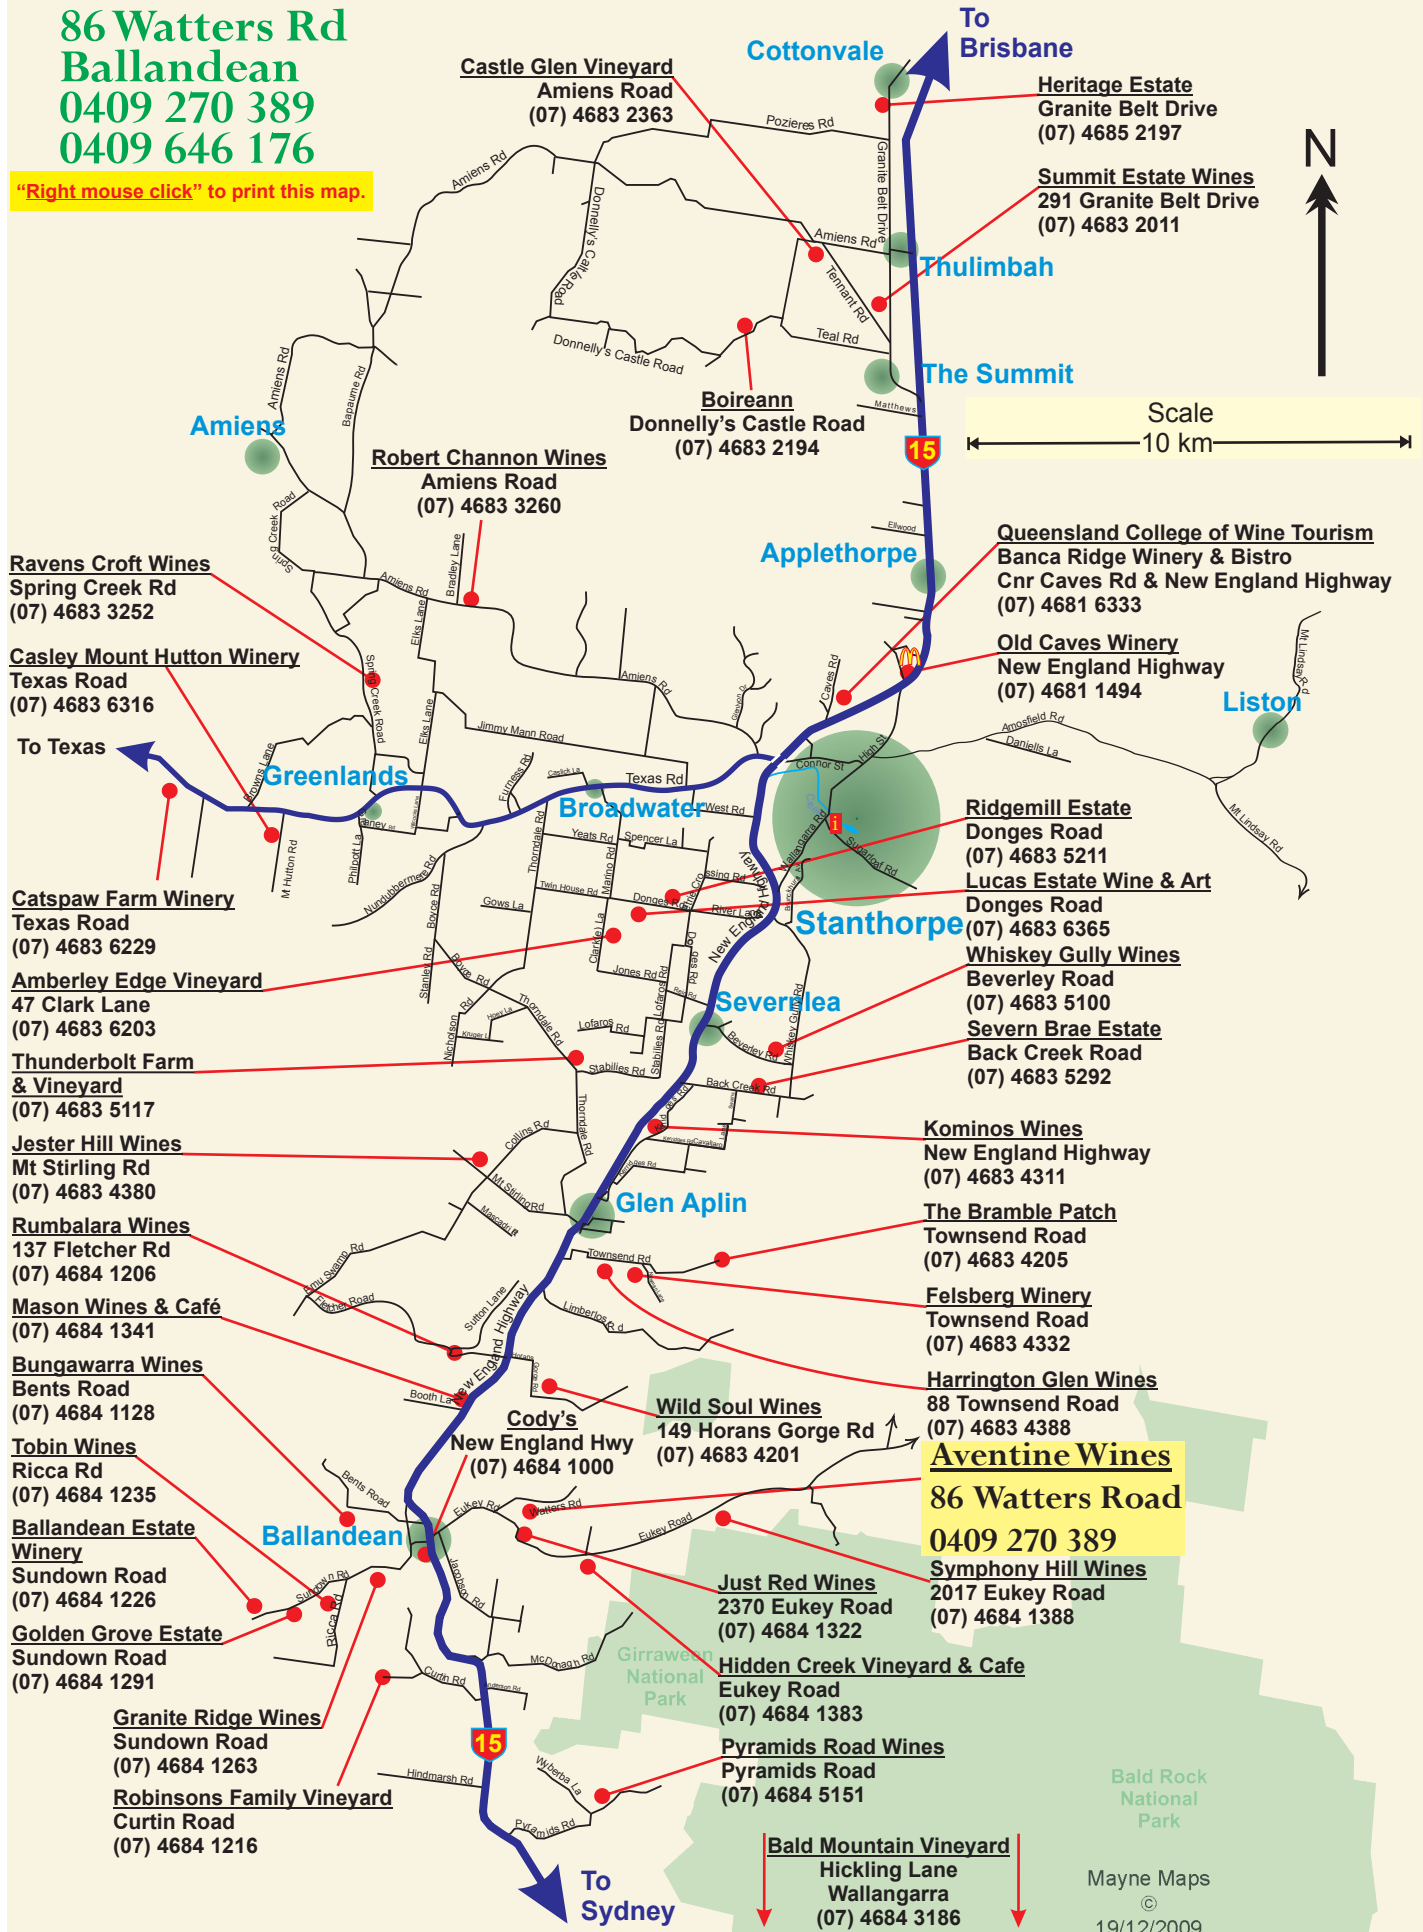

AVENTINE WINES

86 Watters Rd
Ballandean
0409 270 389
0409 646 176

WINERIES on the Granite Belt

"Right mouse click" to print this map.

Ravens Croft Wines
Spring Creek Rd
(07) 4683 3252

Casley Mount Hutton Winery
Texas Road
(07) 4683 6316

Catspaw Farm Winery
Texas Road
(07) 4683 6229

Amberley Edge Vineyard
47 Clark Lane
(07) 4683 6203

Thunderbolt Farm & Vineyard
(07) 4683 5117

Jester Hill Wines
Mt Stirling Rd
(07) 4683 4380

Rumbalara Wines
137 Fletcher Rd
(07) 4684 1206

Mason Wines & Café
(07) 4684 1341

Bungawarra Wines
Bents Road
(07) 4684 1128

Tobin Wines
Ricca Rd
(07) 4684 1235

Ballandean Estate Winery
Sundown Road
(07) 4684 1226

Golden Grove Estate
Sundown Road
(07) 4684 1291

Granite Ridge Wines
Sundown Road
(07) 4684 1263

Robinsons Family Vineyard
Curtin Road
(07) 4684 1216

Castle Glen Vineyard
Amiens Road
(07) 4683 2363

Robert Channon Wines
Amiens Road
(07) 4683 3260

Boireann
Donnelly's Castle Road
(07) 4683 2194

Broadwater

Stanthorpe

Glen Aplin

Ballandean

Cody's
New England Hwy
(07) 4684 1000

Wild Soul Wines
149 Horans Gorge Rd
(07) 4683 4201

Just Red Wines
2370 Eukey Road
(07) 4684 1322

Hidden Creek Vineyard & Cafe
Eukey Road
(07) 4684 1383

Pyramids Road Wines
Pyramids Road
(07) 4684 5151

Bald Mountain Vineyard
Hickling Lane
Wallangarra
(07) 4684 3186

Heritage Estate
Granite Belt Drive
(07) 4685 2197

Summit Estate Wines
291 Granite Belt Drive
(07) 4683 2011

Queensland College of Wine Tourism
Banca Ridge Winery & Bistro
Cnr Caves Rd & New England Highway
(07) 4681 6333

Old Caves Winery
New England Highway
(07) 4681 1494

Ridgmill Estate
Donges Road
(07) 4683 5211

Lucas Estate Wine & Art
Donges Road
(07) 4683 6365

Whiskey Gully Wines
Beverly Road
(07) 4683 5100

Severn Brae Estate
Back Creek Road
(07) 4683 5292

Kominos Wines
New England Highway
(07) 4683 4311

The Bramble Patch
Townsend Road
(07) 4683 4205

Felsberg Winery
Townsend Road
(07) 4683 4332

Harrington Glen Wines
88 Townsend Road
(07) 4683 4388

Aventine Wines
86 Watters Road
0409 270 389

Symphony Hill Wines
2017 Eukey Road
(07) 4684 1388